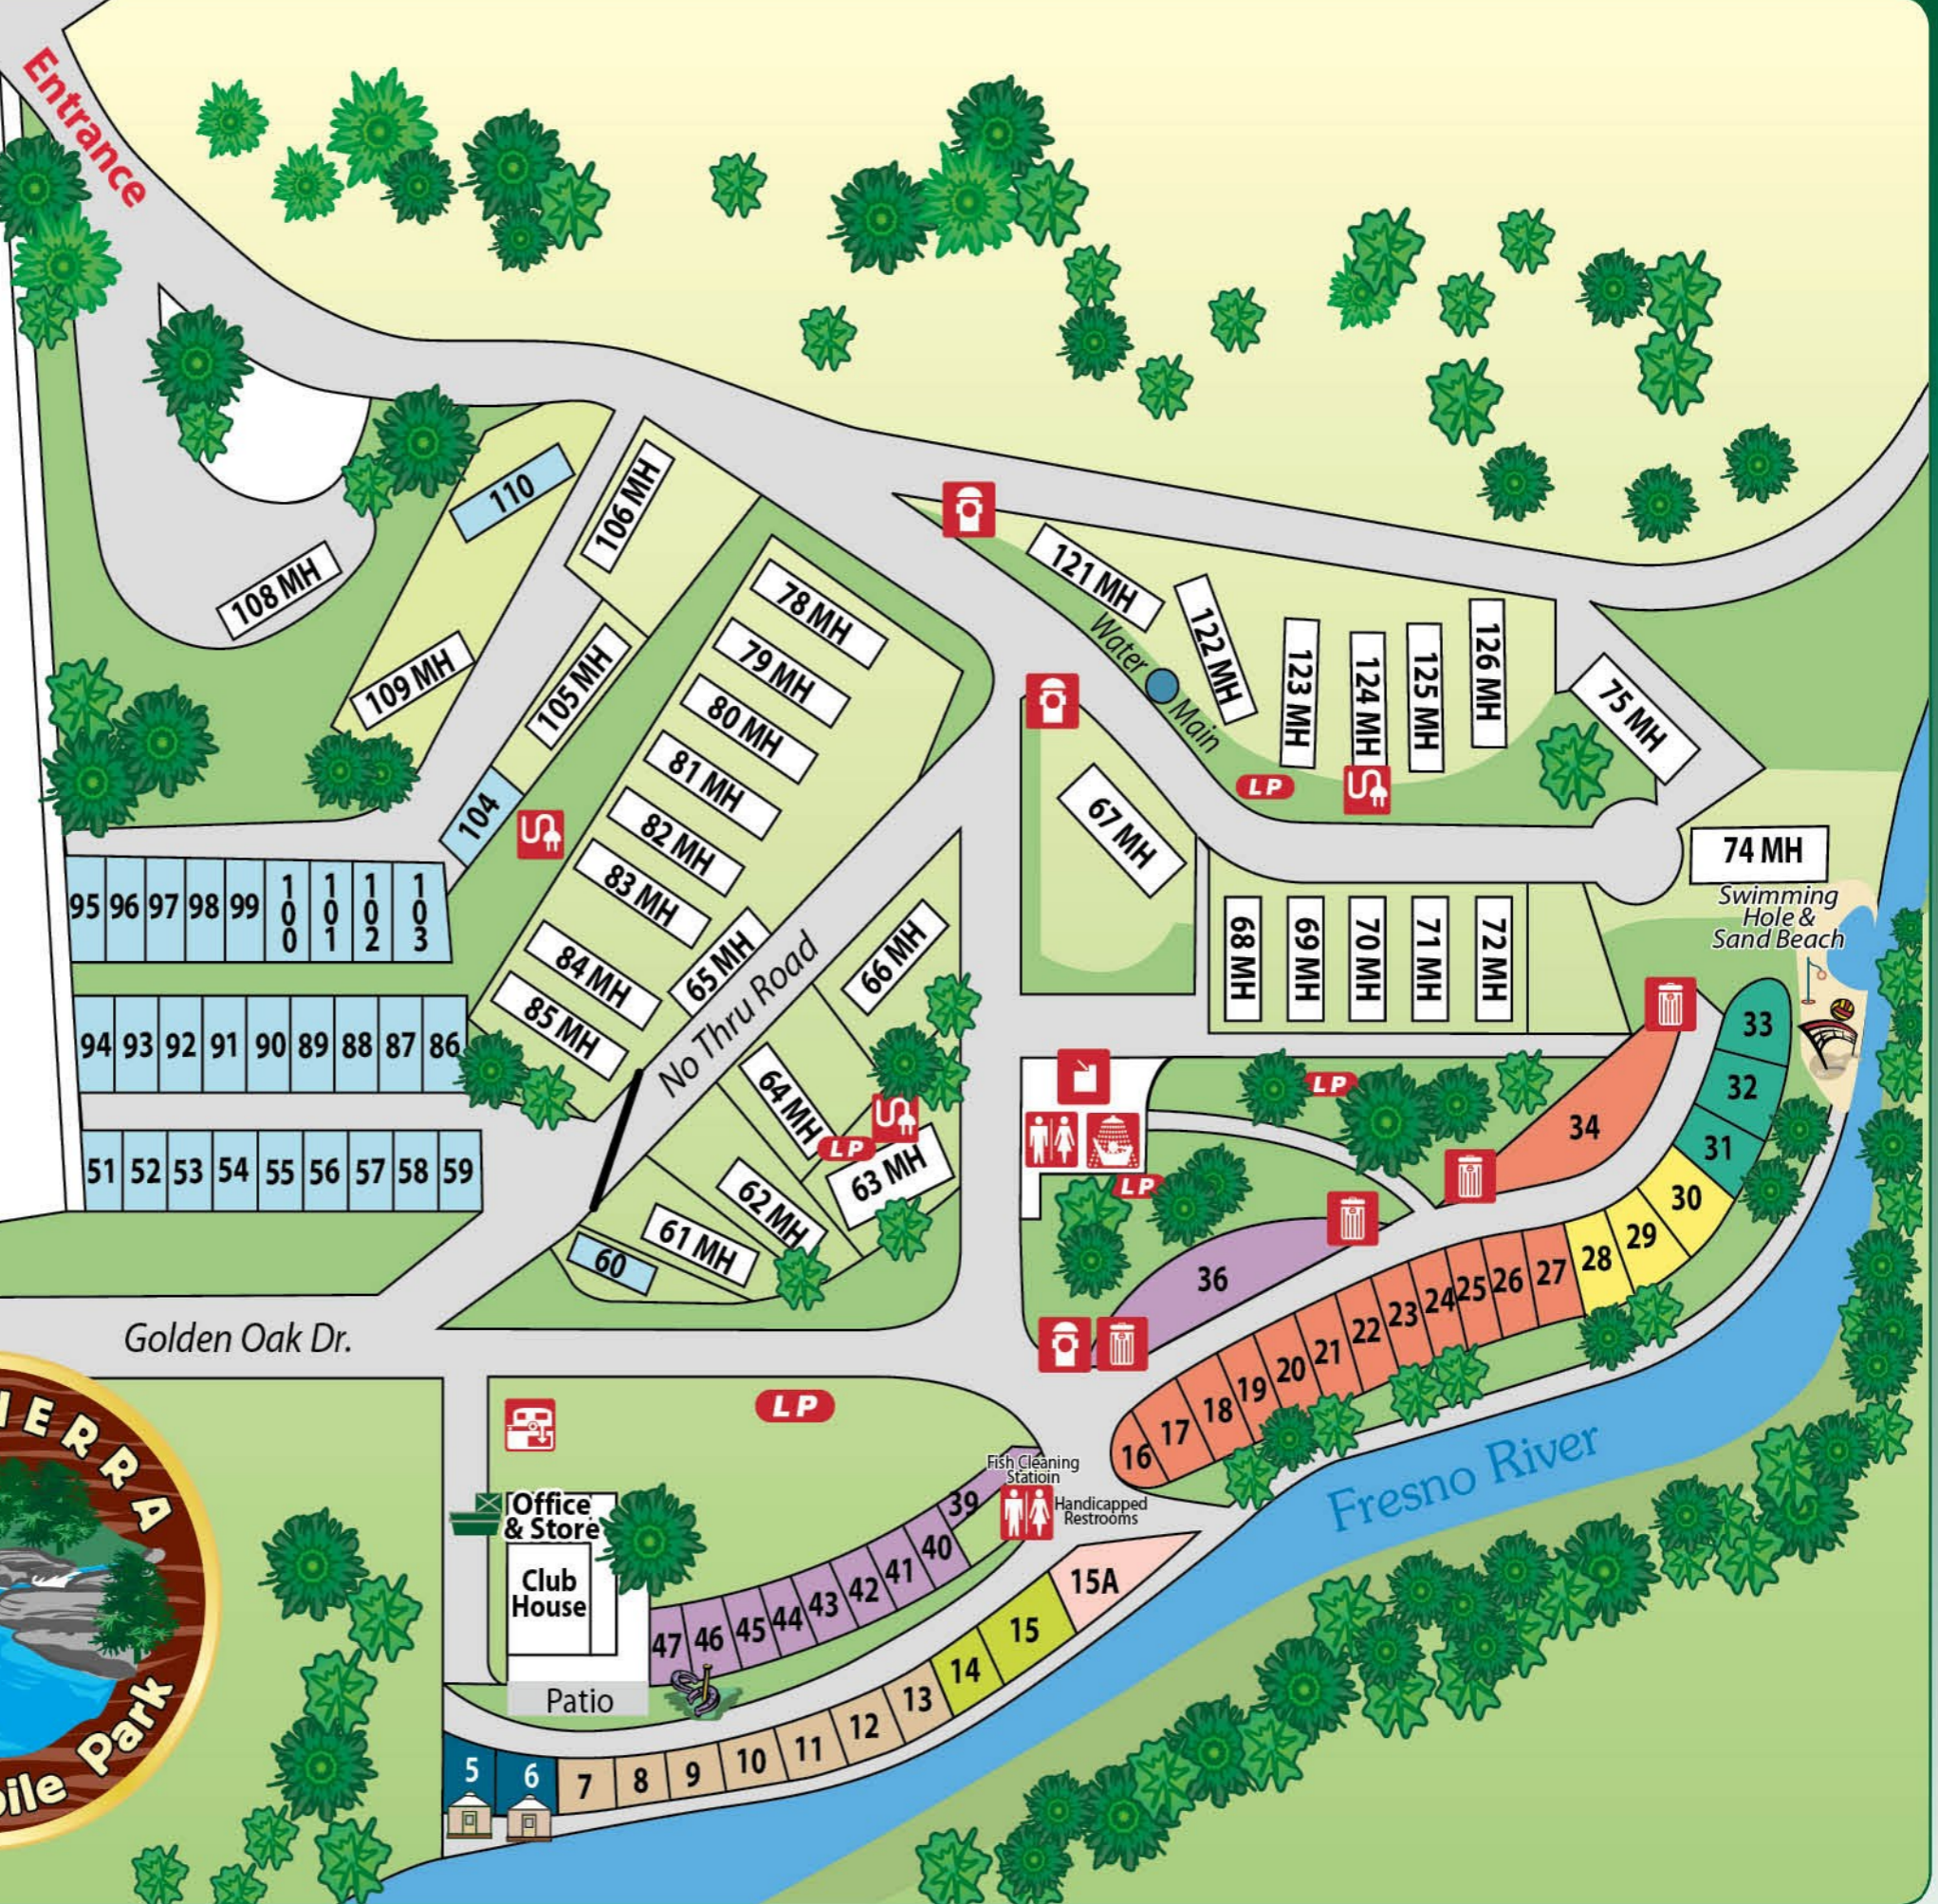

Rd. 426

41

# Map Key

- Premium Full Hook-ups (50 amp Service)
- Deluxe Full Hook-up (30 amp Service)
- Riverside Partial Hook-ups (Water & Electric)
- Standard Partial Hook-ups (Water & Electric)
- Basic Campsite (18 ft or Under - Water & electric)
- Riverside Tent Site (Tents only - Water & Electric)
- Basic Tent Site (Tents only - Water & Electric)
- Long Term RV
- Yurt
- Restrooms
- Showers
- Laundry
- Dump Station
- Volleyball
- Horsehoses
- Electric Panel
- Propane
- Fire Hydrant
- Trash
- Dumpsters
- Tetherball

Entrance

Golden Oak Dr.